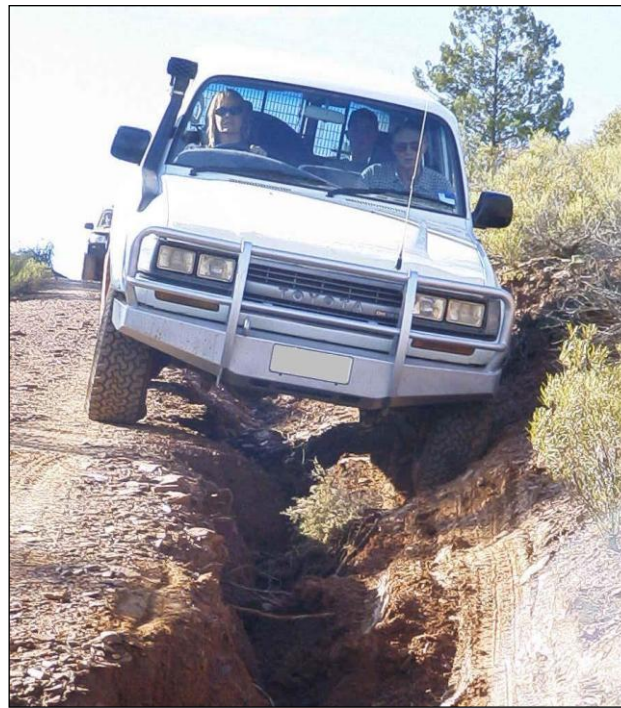

Benefits of becoming a member of the **4WD Adventurers Club**

Experience "Real" 4WD trips
Active club with many trips
Day trips, weekends & longer
Numerous varied destinations
Bush camping, caravanning & more
Travel beaches, deserts, hills, mountains
Access private properties

We welcome inexperienced drivers
Training - formal and informal
Learn as you go, with practical tips
and advice

Relaxed, friendly environment
People of all ages and families welcome
4WD driving is a fun filled, group activity in
our club

We cater for various vehicle types, makes
and off road capabilities
Experienced trip leaders to organise trips
- just turn up and follow the leader

Library of books, DVDs and videos